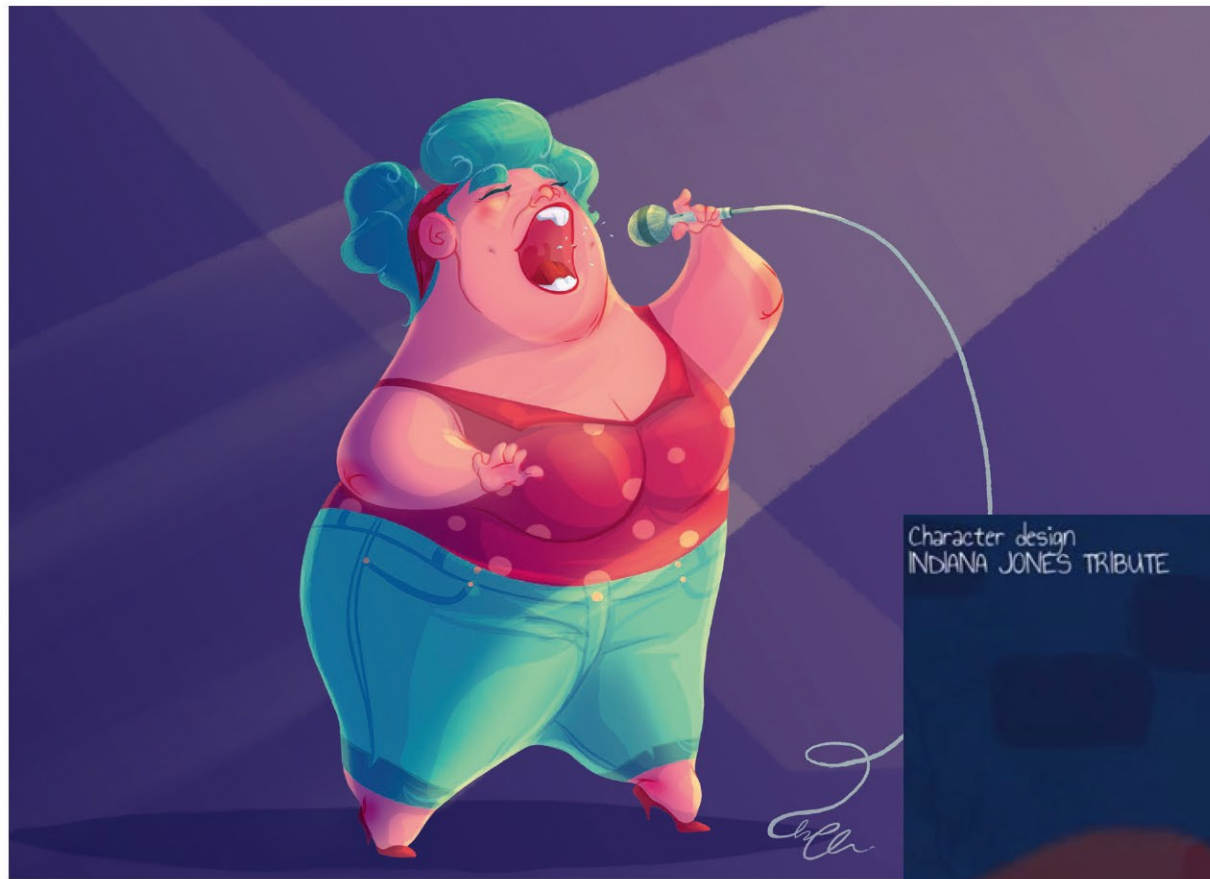

Character design
INDIANA JONES TRIBUTE

LAYOUT FOR SHORT ANIMATION MOVIE -
PENCIL SKETCHES BY FRANCESCO GUARINII -
FINAL COLOUR, REFINE PAINTED, PALETTE AND LIGHTS BY CLAUDIA CHIARAVALLOTI ROUGH CO

ALL RIGHTS RESERVED - COPYRIGHT © 2017 ACCADEMIA NEMO SNC.