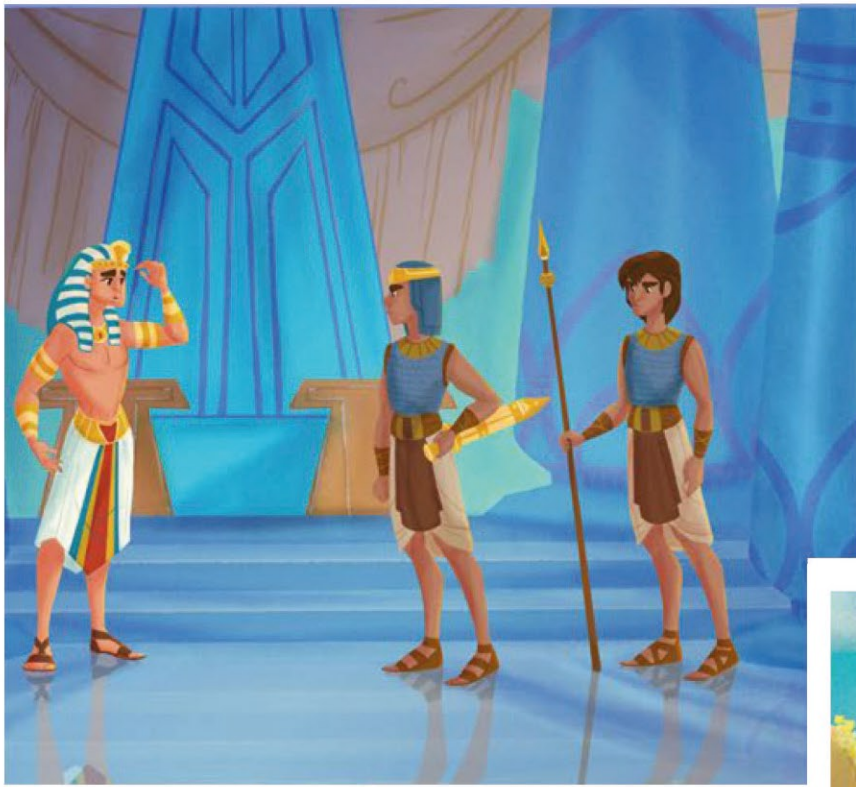

Character design
INDIANA JONES TRIBUTE

LAYOUT FOR SHORT ANIMATION MOVIE -
PENCIL SKETCHES BY FRANCESCO GUARINII -
FINAL COLOUR, REFINE PAINTED, PALETTE AND LIGHTS BY CLAUDIA CHIARAVALLOTI ROUGH CO

ALL RIGHTS RESERVED - COPYRIGHT © 2017 ACCADEMIA NEMO SNC.